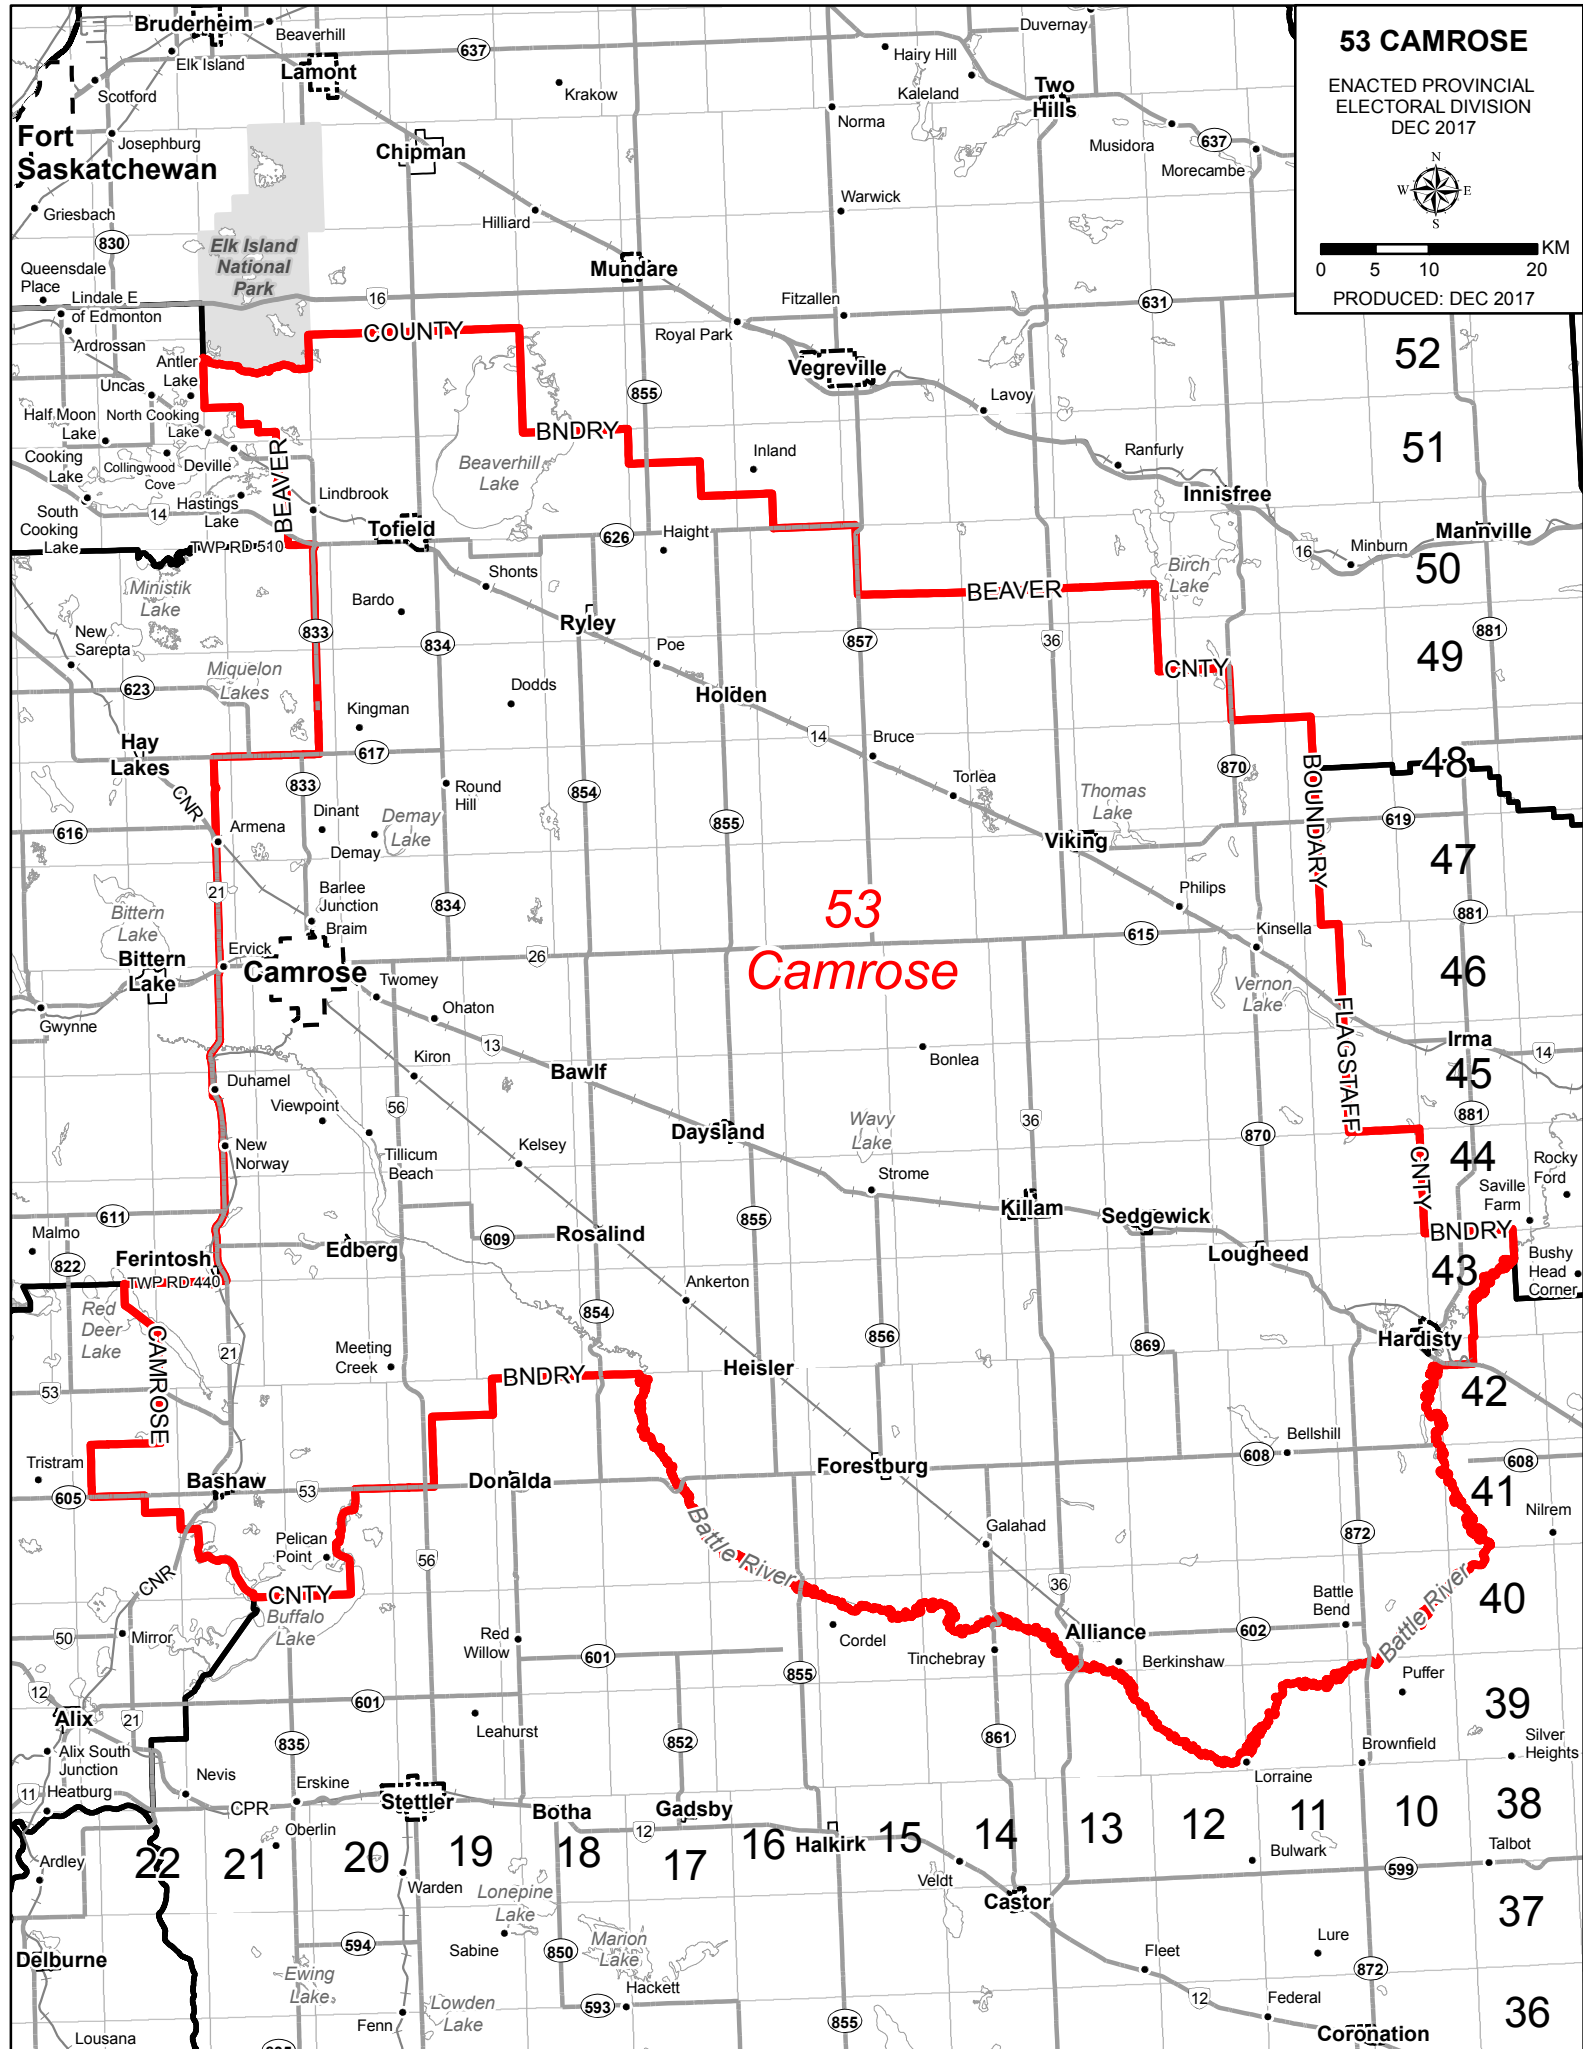

53 CAMROSE

ENACTED PROVINCIAL
ELECTORAL DIVISION
DEC 2017

PRODUCED: DEC 2017

53
Camrose

- 52
- 51
- 50
- 49
- 48
- 47
- 46
- 45
- 44
- 43
- 42
- 41
- 40
- 39
- 38
- 37
- 36