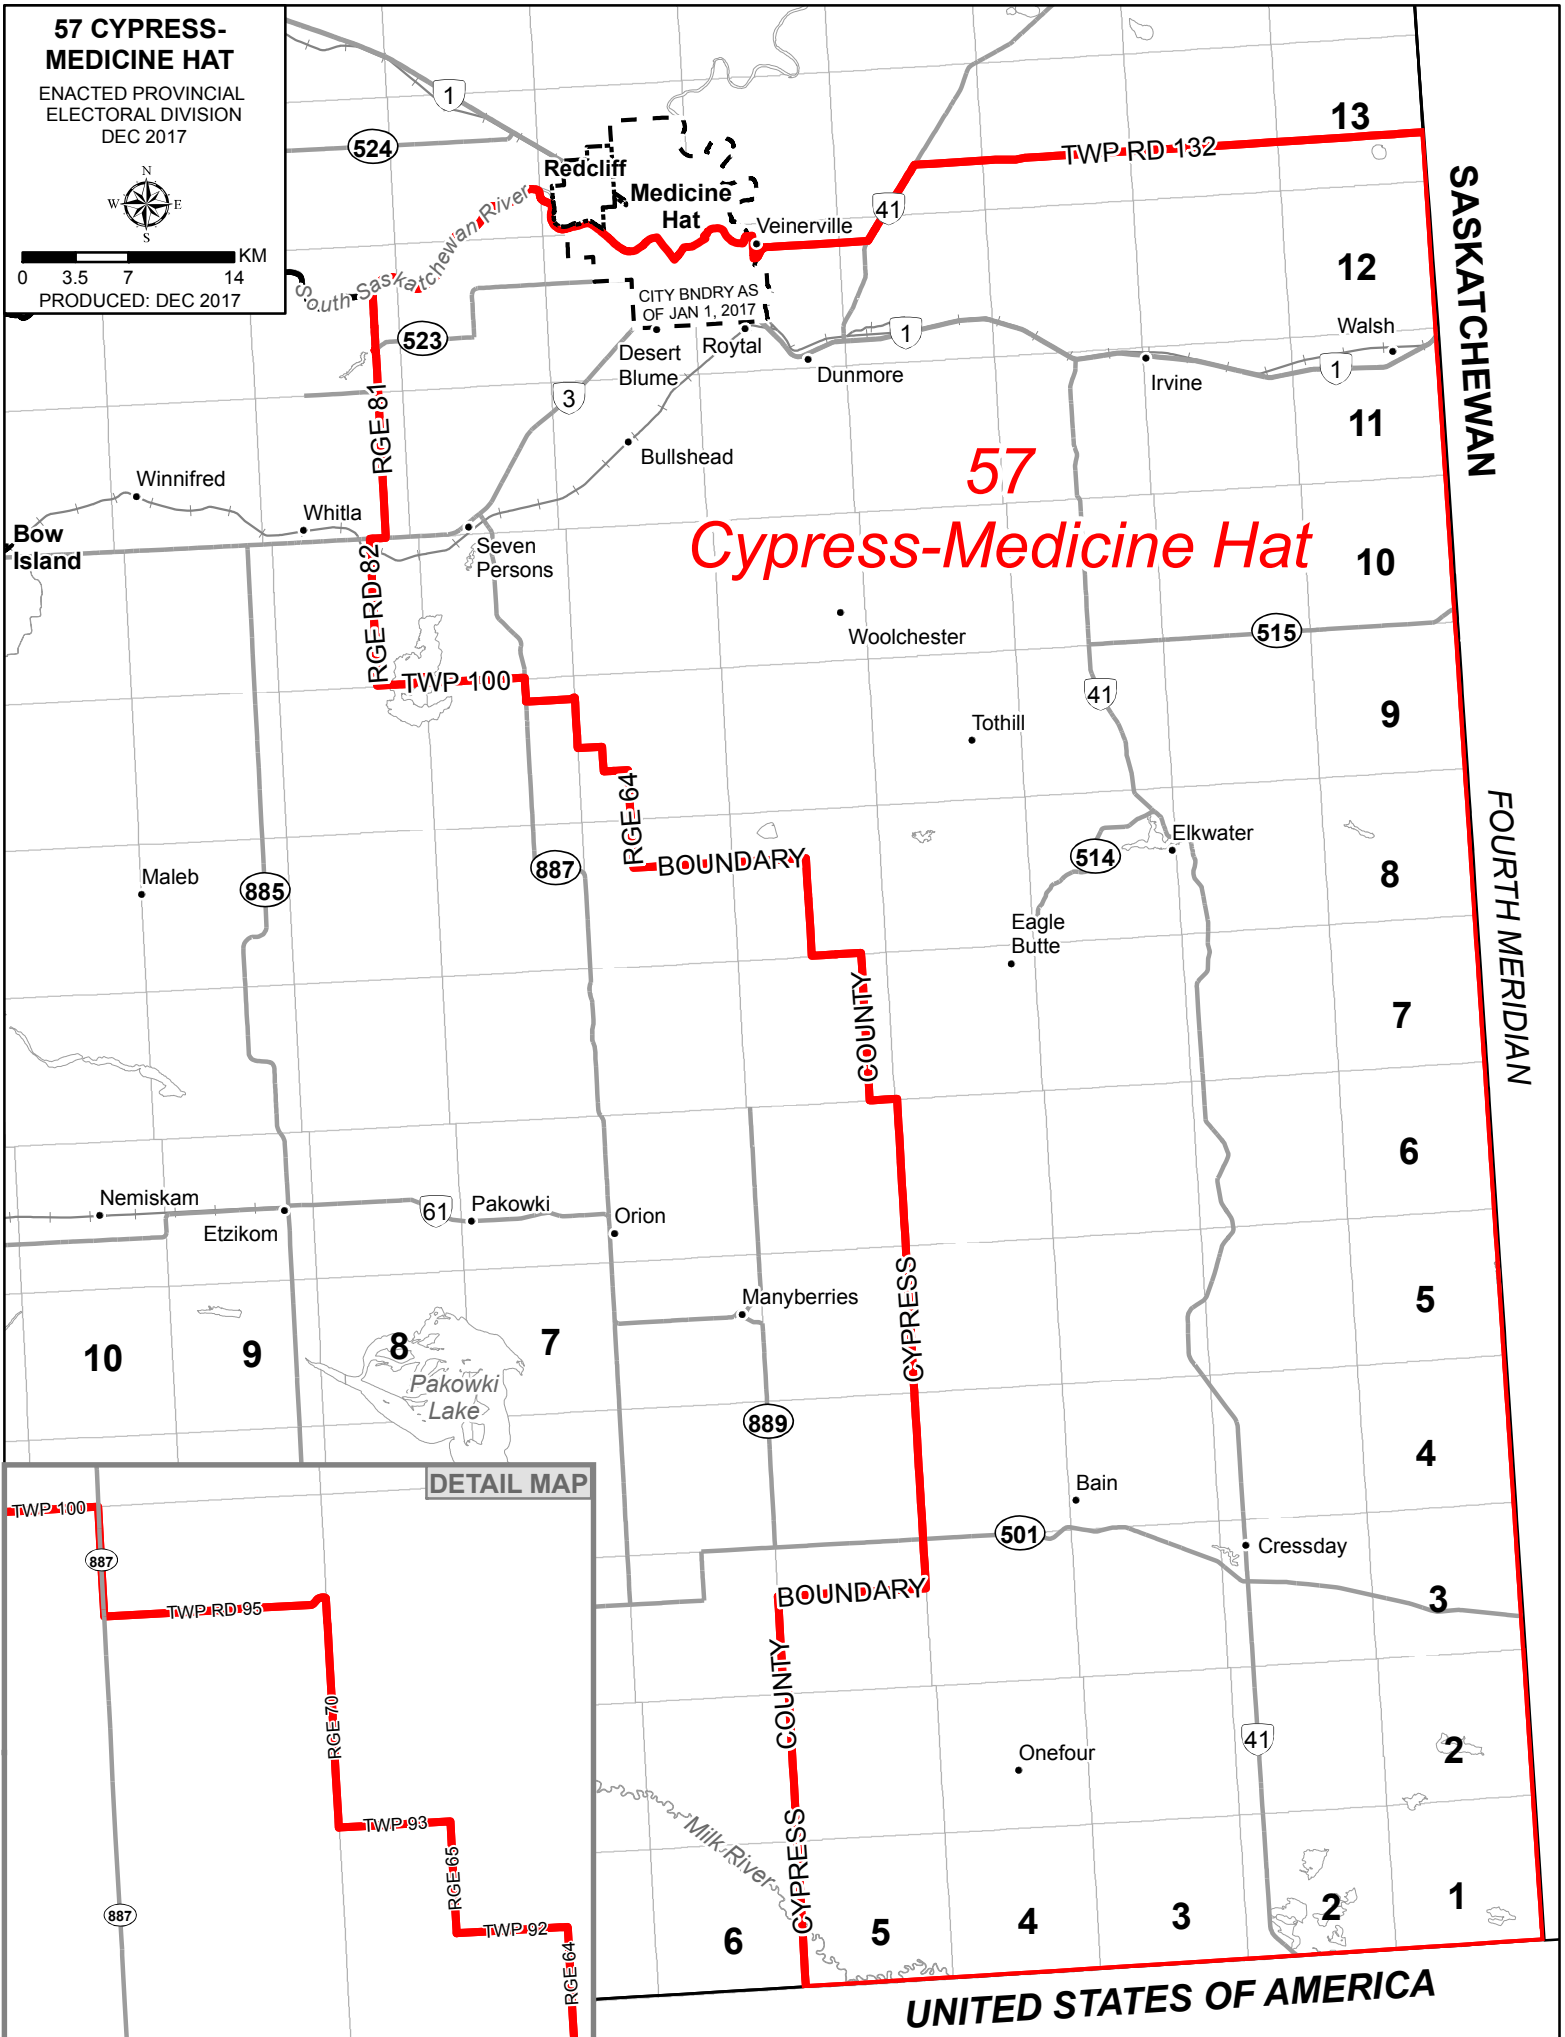

57 CYPRESS-MEDICINE HAT

ENACTED PROVINCIAL
ELECTORAL DIVISION
DEC 2017

0 3.5 7 14 KM
PRODUCED: DEC 2017

DETAIL MAP

SASKATCHEWAN

FOURTH MERIDIAN

UNITED STATES OF AMERICA