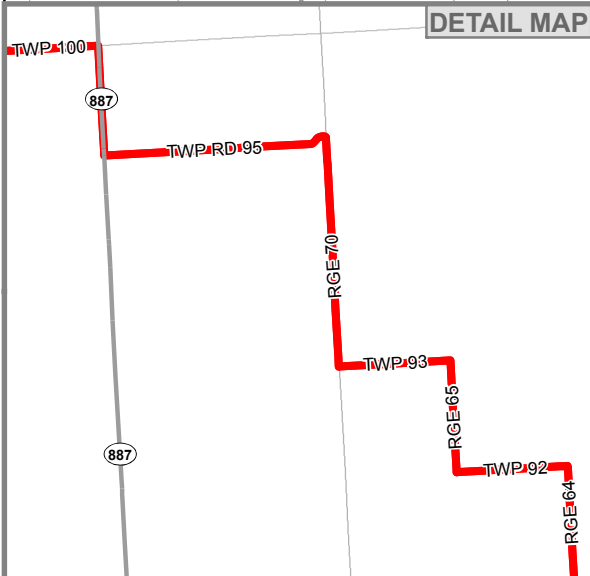

57 CYPRESS-MEDICINE HAT

ENACTED PROVINCIAL
ELECTORAL DIVISION
DEC 2017

0 3.5 7 14 KM
PRODUCED: DEC 2017

DETAIL MAP

SASKATCHEWAN

FOURTH MERIDIAN

UNITED STATES OF AMERICA