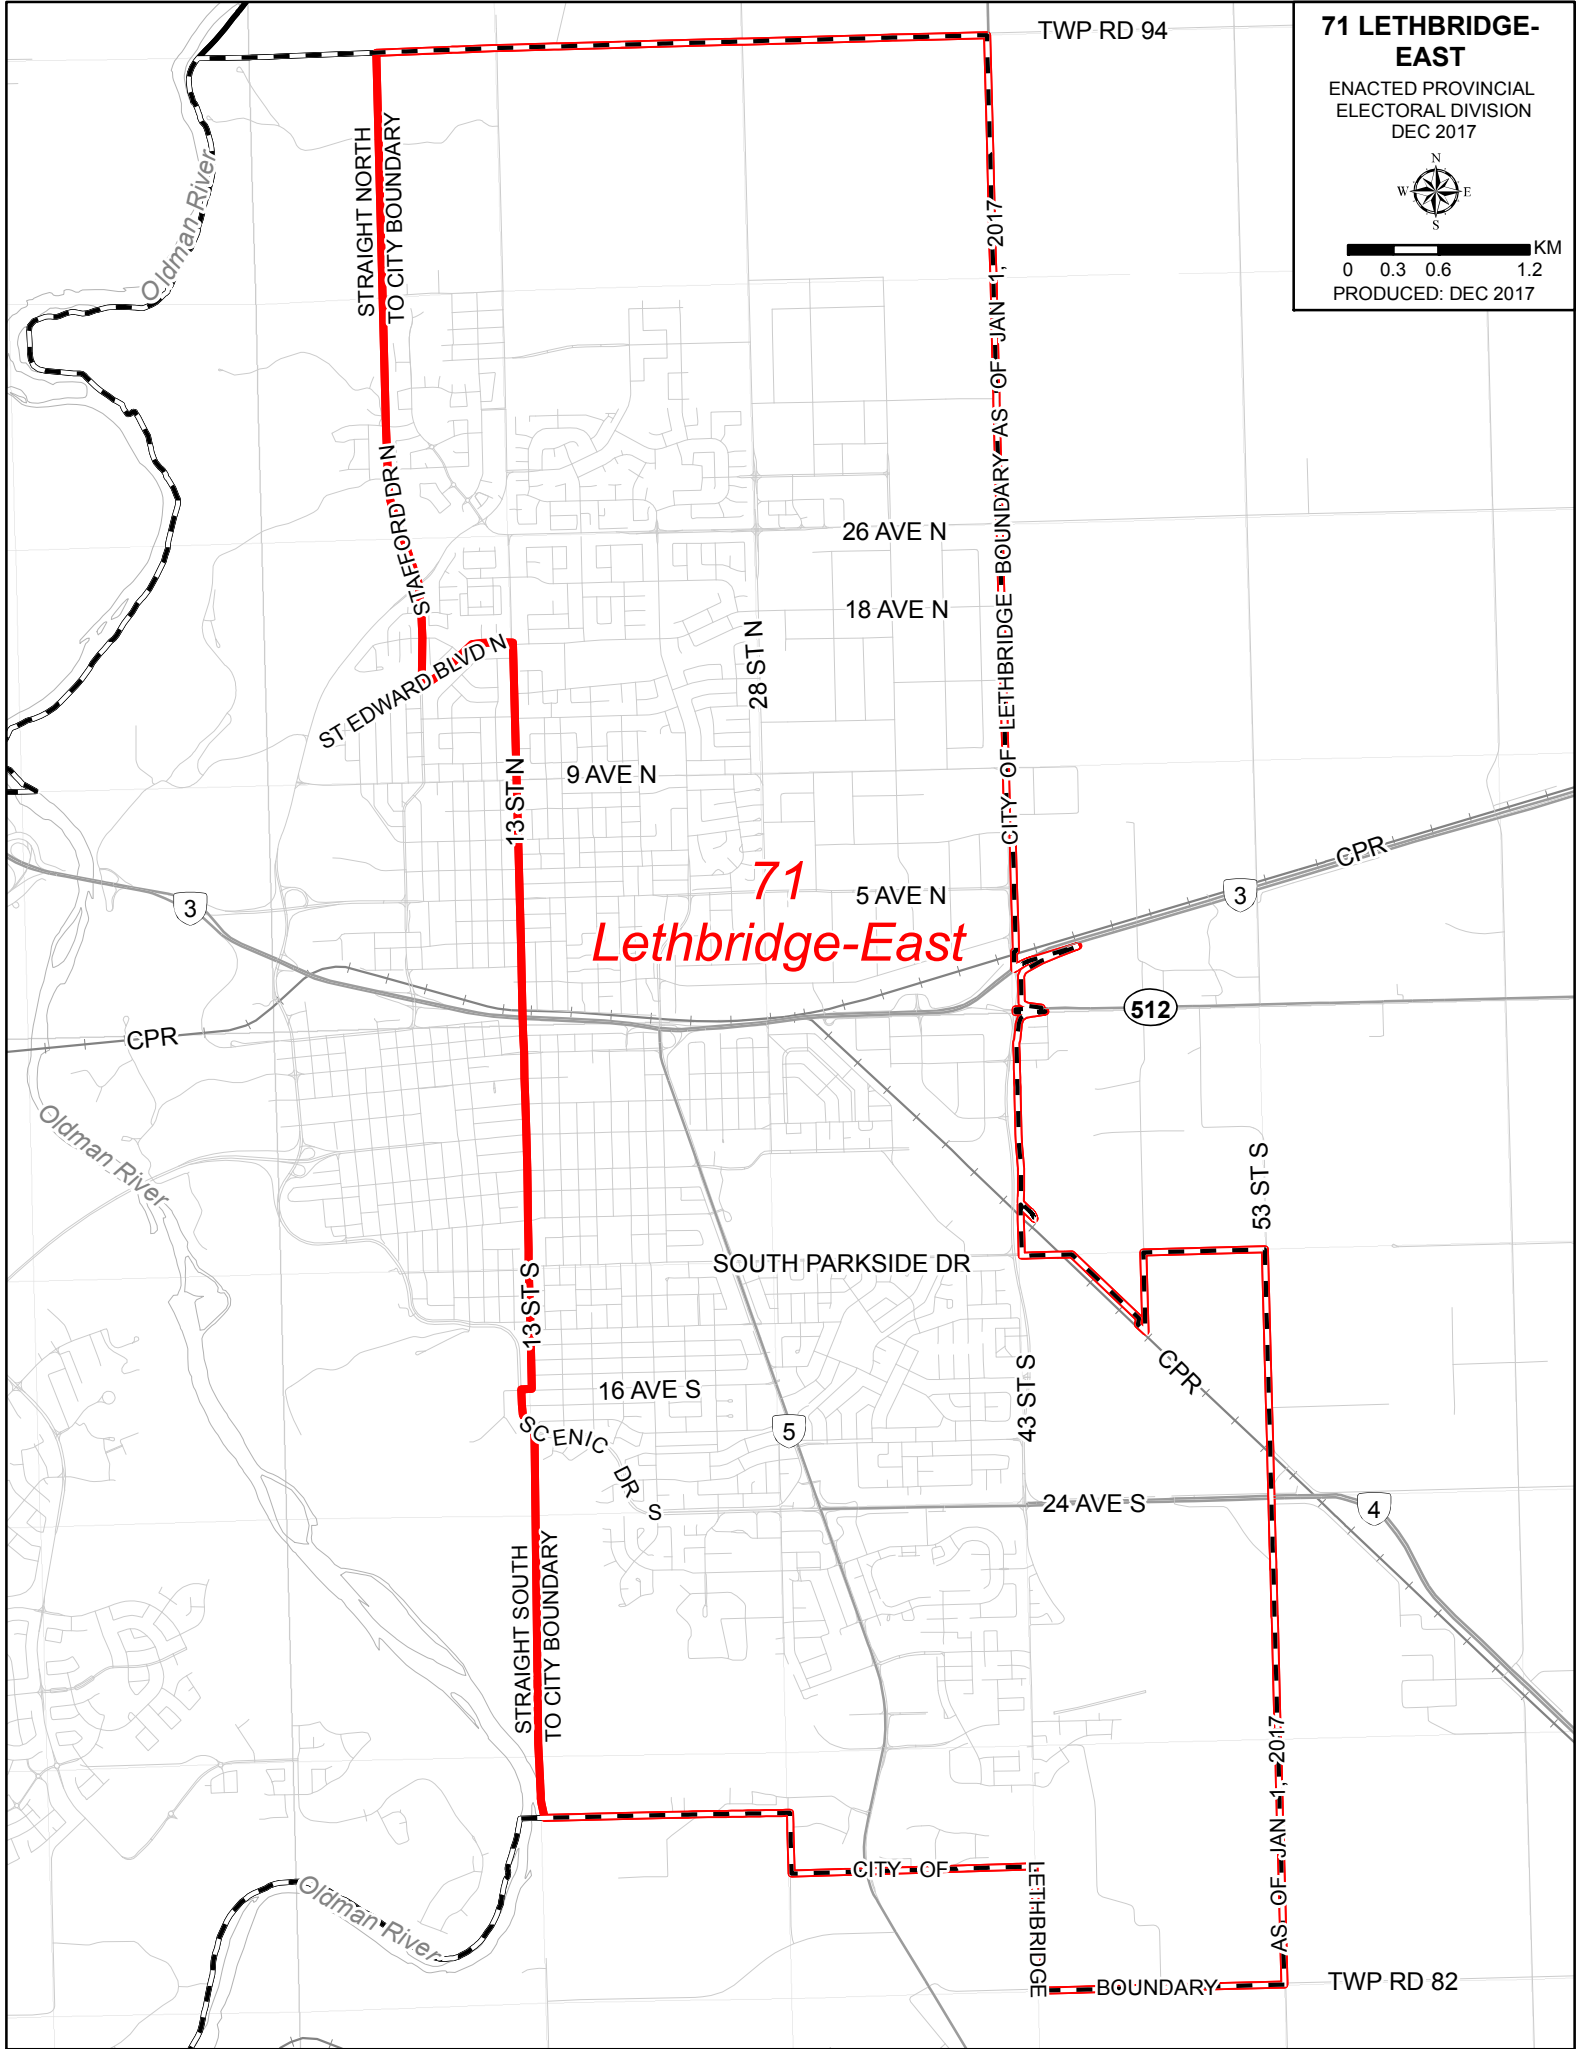

# 71 LETHBRIDGE-EAST

ENACTED PROVINCIAL  
ELECTORAL DIVISION  
DEC 2017

0 0.3 0.6 1.2 KM  
PRODUCED: DEC 2017

STRAIGHT NORTH  
TO CITY BOUNDARY

STATE RD DR N  
ST EDWARD BLVD N

13 ST N

13 ST S

STRAIGHT SOUTH  
TO CITY BOUNDARY

9 AVE N

16 AVE S

SCENIC DR S

28 ST N

SOUTH PARKSIDE DR

5

26 AVE N

18 AVE N

5 AVE N

TWP RD 94

CITY OF LETHBRIDGE BOUNDARY AS OF JAN 1, 2017

43 ST S

CITY OF LETHBRIDGE

BOUNDARY

53 ST S

AS OF JAN 1, 2017

4

24 AVE S

Oldman River

Oldman River

Oldman River